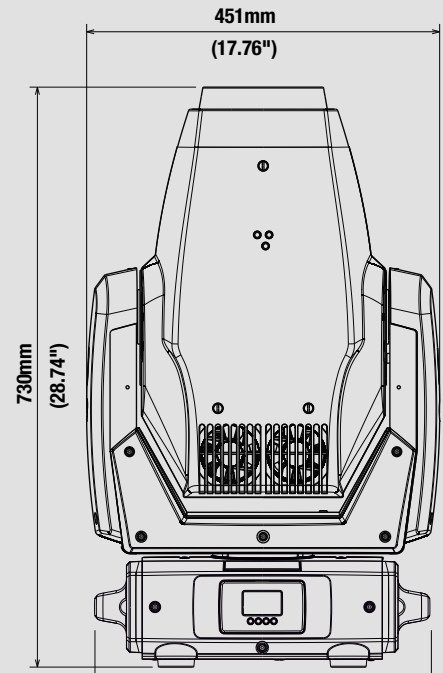

SYNERGY 6 PROFILE

WHITE SOURCE LED MOVING HEAD
WITH FRAMING SYSTEM

FEATURES

OPTIONALS

CERTIFICATIONS

CODE
03.MP004