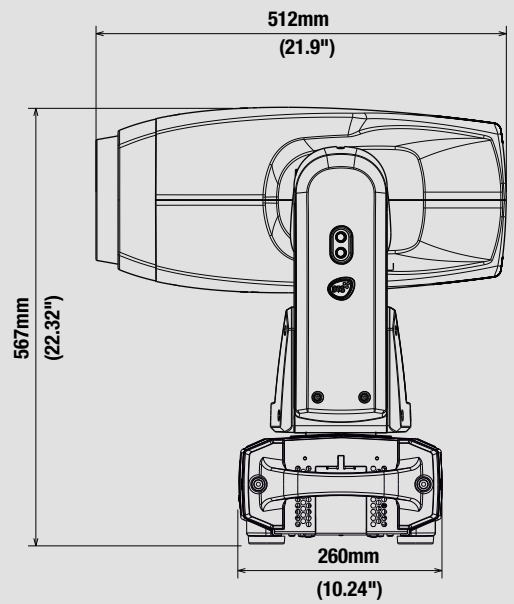

SYNERGY 6 PROFILE

WHITE SOURCE LED MOVING HEAD
WITH FRAMING SYSTEM

FEATURES

OPTIONALS

CERTIFICATIONS

CODE
03.MP004